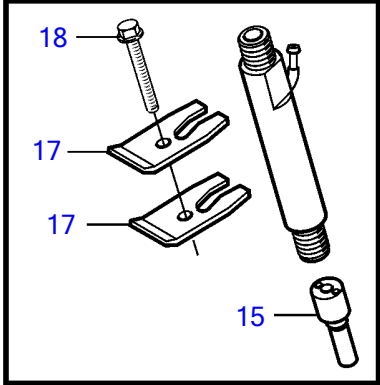

D5A-A T

1

5

14

23562

D5A-A T

REF	PART NO.	QTY	DESCRIPTION	SEE SEC.
1	20798503	1	Pipe, delivery pipe	
2	20759475	4	• Fuel pipe	
3	947620	8	• Gasket	
4	888767	4	• Hollow screw	
5	20759470	4	• Fuel pipe	
6	20759471	4	• • Grommet	
7	20759473	1	• Fuel pipe	
8	888875	1	• Leak-off line	
9	20759472	1	• Fuel pipe	
10	20550302	1	• Bushing	
11	969011	3	Gasket	
12	20405847	1	Valve	
13	20500360	4	Injection pump	10094
	3803967	4	Injection pump, exch	10094
	3803967	4	Injection pump	
14	3587509	4	Injector	
	3803944	4	Injector, exch	
	3803944	4	Injector	
15	20508553	4	• Nozzle	
16	11700426	4	Gasket	
17	11700424	8	Bracket	
18	20405559	4	Six point screw	
19	3586738	1	Hose nipple	
20	20801014	1	Angle plate	
21	20801216	1	Clamp	
22	955780	1	Hexagon nut	
23	20797955	1	Screw	