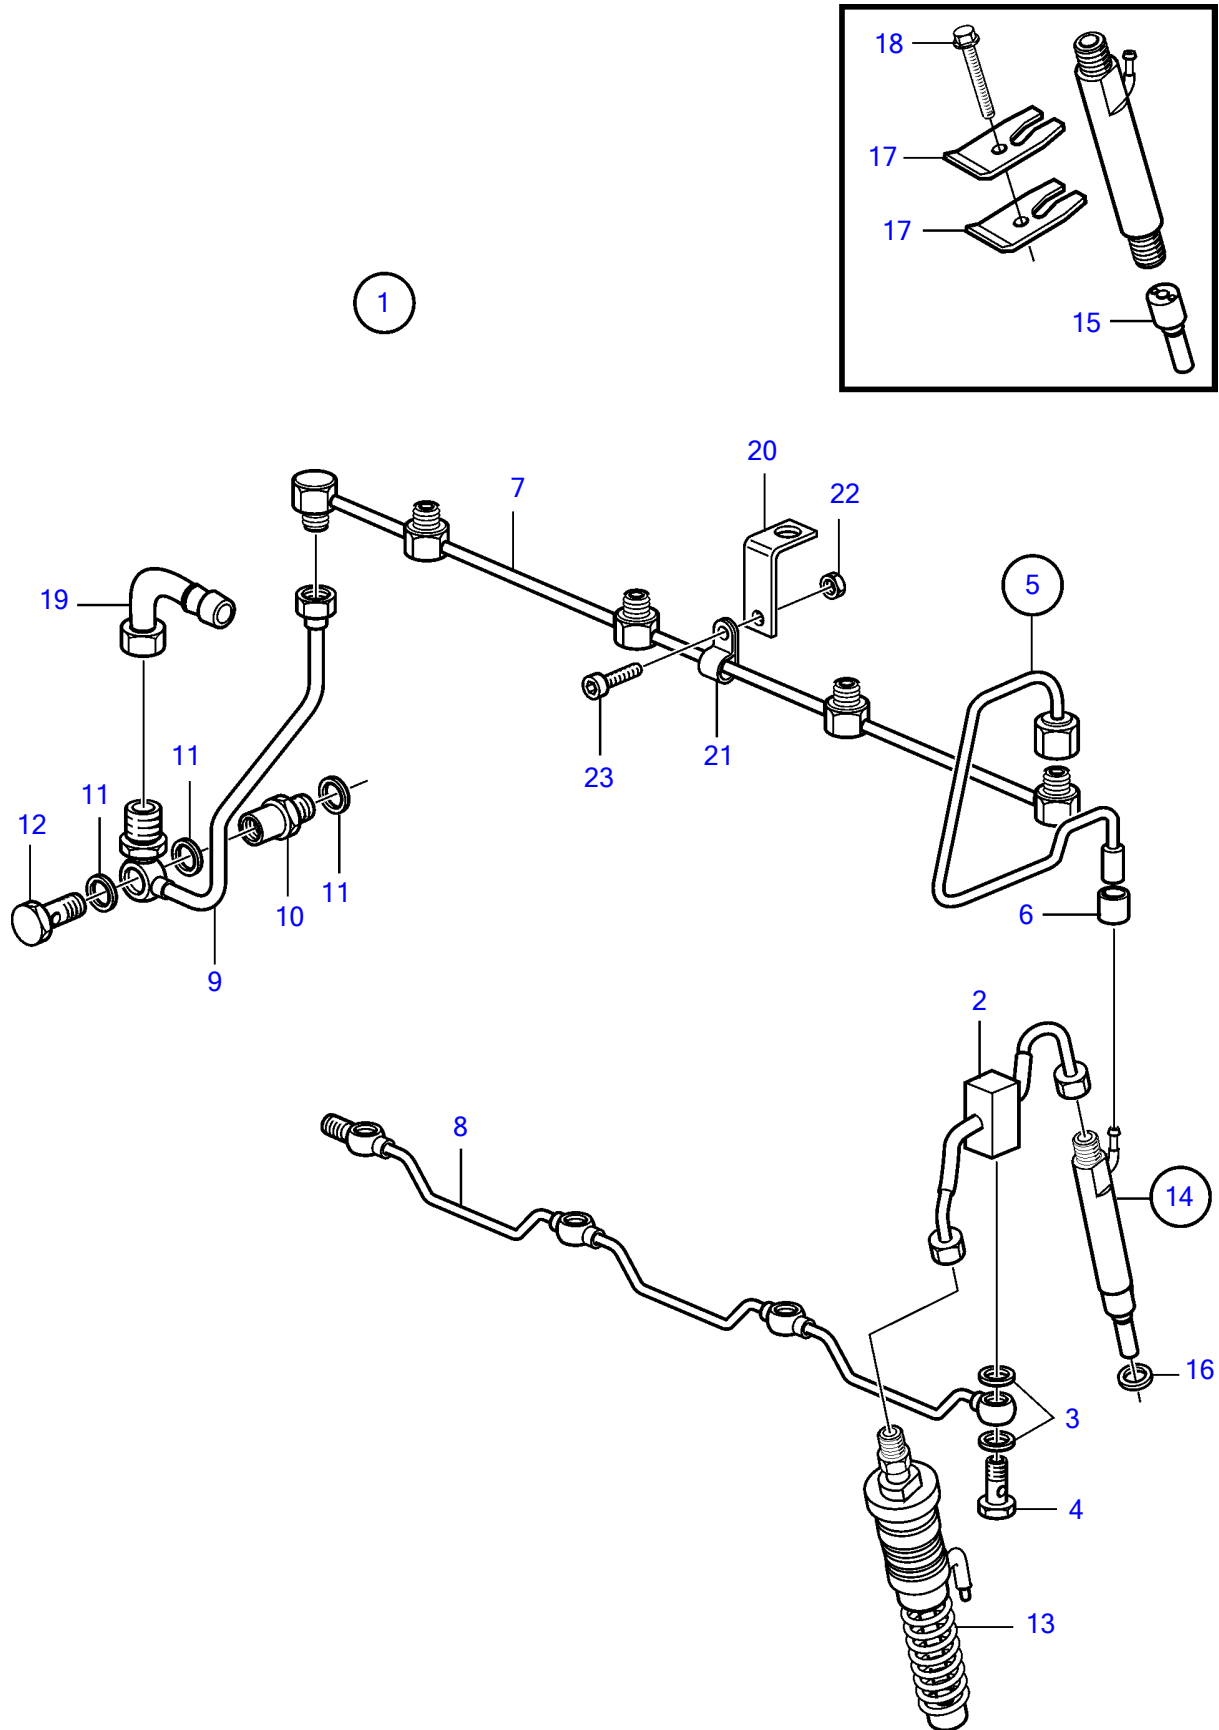

D5A-A T

1

5

14

23562

D5A-A T

REF	PART NO.	QTY	DESCRIPTION	SEE SEC.
1	20798503	1	Pipe, delivery pipe	
2	20759475	4	• Fuel pipe	
3	947620	8	• Gasket	
4	888767	4	• Hollow screw	
5	20759470	4	• Fuel pipe	
6	20759471	4	• • Grommet	
7	20759473	1	• Fuel pipe	
8	888875	1	• Leak-off line	
9	20759472	1	• Fuel pipe	
10	20550302	1	• Bushing	
11	969011	3	Gasket	
12	20405847	1	Valve	
13	20500360	4	Injection pump	10094
	3803967	4	Injection pump, exch	10094
	3803967	4	Injection pump	
14	3587509	4	Injector	
	3803944	4	Injector, exch	
	3803944	4	Injector	
15	20508553	4	• Nozzle	
16	11700426	4	Gasket	
17	11700424	8	Bracket	
18	20405559	4	Six point screw	
19	3586738	1	Hose nipple	
20	20801014	1	Angle plate	
21	20801216	1	Clamp	
22	955780	1	Hexagon nut	
23	20797955	1	Screw	